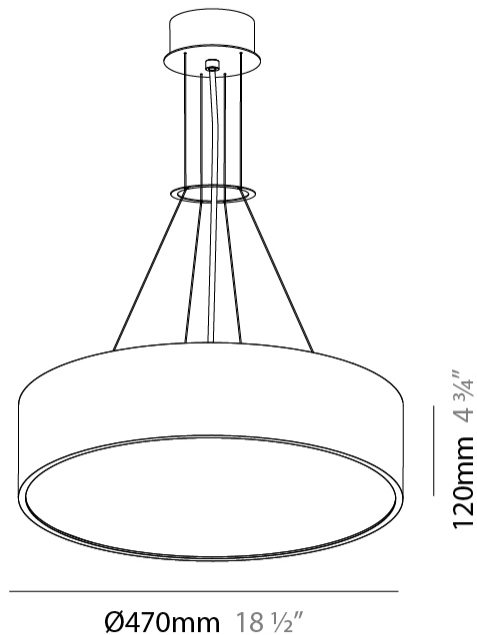

GENERAL

Series: Sign
Brand: Prolicht
Division: Architectural
Mounting Type: Suspension
Mounting Location: Ceiling
Subcategory: Pendant

PHYSICAL

Shape: Round
Diameter (mm): 470
Diameter (in): 18 1/2
Height (mm): 120
Depth (mm): 120
Height (in): 4 3/4
Depth (in): 4 3/4
Max. Overall Height (mm): 2120
Max. Overall Height (in): 83 7/16
Light Distribution: Direct
Weight (kg): 5.2
Weight (lbs): 11.464
Diffuser: PMMA - Opal or Micro-Prism
Fixture Finish: SSR / BKV / CWI / CRY / HAB / LAG / UFT / ITA / RUA / RUR / MIC / FTG / MYG / TWT / LOD / PUS / FRO / FUP / KIA / POP / BLS / SPG / MEY / GOH / GUM / CHC / COM / ABZ / JAG / OBR / MOS / ROR
Fixture Material: Extruded Aluminum / Steel
Cable Details: 2000mm or 6000mm Transparent Cable

ELECTRICAL

Lamp Type: LED (Zhaga Standard)
Input Wattage (W): 35
Total Output Wattage (W): 30
Dimming: Tri-Mode (Non-Dimming and Phase Dimming (120Vac only) and 0-10V Dimming)
Driver Included: Yes
Driver Location: Integrated
Driver Type: Constant Current - Universal
Driver Class: Class 1
Input Voltage (V): 120 - 277
Constant Current (MA): 500

LED

Color Temperature (°K): 2700 / 3000 / 3500 / 4000
Max. Delivered Lumen (lm): 3090 / 3332 / 3400
CRI: >80 CRI
Efficiency (%): 73
Lamp Life (hrs): 50000

OPTICAL

RATINGS AND CERTIFICATIONS

Certified By: Certified for North American Standards
IP rating: IP20